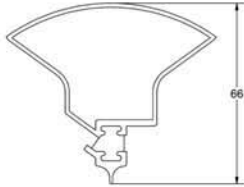

ANCILLARIES

TW108
120° - 172° bay pole

TW109
90° - 135° bay pole

TW110
60mm bay pole

TW124
90° corner post

TW138/TW139
90° corner post and cover

TW145/TW146
135° corner post and cover

TW107
6mm x 70mm coupling bar

TW125
12mm x 100mm coupling bar

TW126
12mm x 70mm coupling bar

TW120
20mm add on

TW137
70mm frame closer

TW127
95mm x 30mm cill

TW129
190mm x 30mm cill

TW130
177mm x 30mm cill

TW131
150mm x 30mm cill

TW135
120mm x 30mm cill