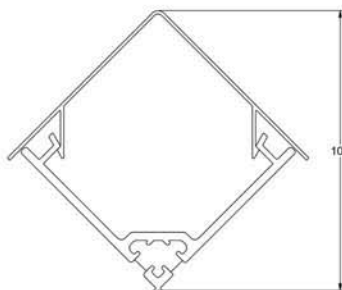

ANCILLARIES

TW108
120° - 172° bay pole

TW109
90° - 135° bay pole

TW110
60mm bay pole

TW124
90° corner post

TW138/TW139
90° corner post and cover

TW145/TW146
135° corner post and cover

TW107
6mm x 70mm coupling bar

TW125
12mm x 100mm coupling bar

TW126
12mm x 70mm coupling bar

TW120
20mm add on

TW137
70mm frame closer

TW127
95mm x 30mm cill

TW129
190mm x 30mm cill

TW130
177mm x 30mm cill

TW131
150mm x 30mm cill

TW135
120mm x 30mm cill