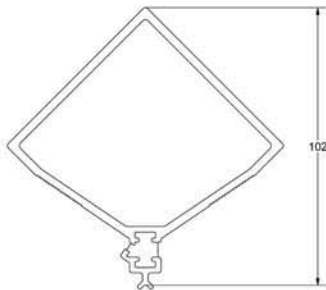

ANCILLARIES

TW108
120° - 172° bay pole

TW109
90° - 135° bay pole

TW110
60mm bay pole

TW124
90° corner post

TW138/TW139
90° corner post and cover

TW145/TW146
135° corner post and cover

TW107
6mm x 70mm coupling bar

TW125
12mm x 100mm coupling bar

TW126
12mm x 70mm coupling bar

TW120
20mm add on

TW137
70mm frame closer

TW127
95mm x 30mm cill

TW129
190mm x 30mm cill

TW130
177mm x 30mm cill

TW131
150mm x 30mm cill

TW135
120mm x 30mm cill