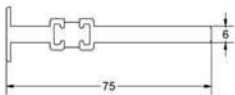

ANCILLARIES

TW108
120° - 172° bay pole

TW109
90° - 135° bay pole

TW110
60mm bay pole

TW124
90° corner post

TW138/TW139
90° corner post and cover

TW145/TW146
135° corner post and cover

TW107
6mm x 70mm coupling bar

TW125
12mm x 100mm coupling bar

TW126
12mm x 70mm coupling bar

TW120
20mm add on

TW137
70mm frame closer

TW127
95mm x 30mm cill

TW129
190mm x 30mm cill

TW130
177mm x 30mm cill

TW131
150mm x 30mm cill

TW135
120mm x 30mm cill