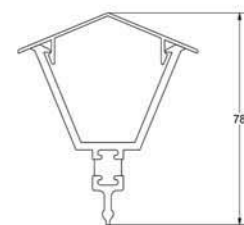

ANCILLARIES

TW108
120° - 172° bay pole

TW109
90° - 135° bay pole

TW110
60mm bay pole

TW124
90° corner post

TW138/TW139
90° corner post and cover

TW145/TW146
135° corner post and cover

TW107
6mm x 70mm coupling bar

TW125
12mm x 100mm coupling bar

TW126
12mm x 70mm coupling bar

TW120
20mm add on

TW137
70mm frame closer

TW127
95mm x 30mm cill

TW129
190mm x 30mm cill

TW130
177mm x 30mm cill

TW131
150mm x 30mm cill

TW135
120mm x 30mm cill