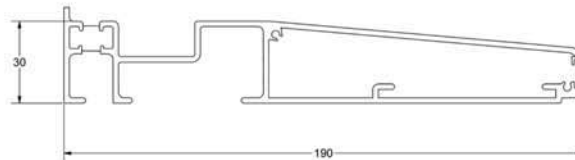

ANCILLARIES

TW108
120° - 172° bay pole

TW109
90° - 135° bay pole

TW110
60mm bay pole

TW124
90° corner post

TW138/TW139
90° corner post and cover

TW145/TW146
135° corner post and cover

TW107
6mm x 70mm coupling bar

TW125
12mm x 100mm coupling bar

TW126
12mm x 70mm coupling bar

TW120
20mm add on

TW137
70mm frame closer

TW127
95mm x 30mm cill

TW129
190mm x 30mm cill

TW130
177mm x 30mm cill

TW131
150mm x 30mm cill

TW135
120mm x 30mm cill