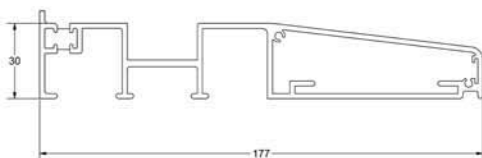

ANCILLARIES

TW108
120° - 172° bay pole

TW109
90° - 135° bay pole

TW110
60mm bay pole

TW124
90° corner post

TW138/TW139
90° corner post and cover

TW145/TW146
135° corner post and cover

TW107
6mm x 70mm coupling bar

TW125
12mm x 100mm coupling bar

TW126
12mm x 70mm coupling bar

TW120
20mm add on

TW137
70mm frame closer

TW127
95mm x 30mm cill

TW129
190mm x 30mm cill

TW130
177mm x 30mm cill

TW131
150mm x 30mm cill

TW135
120mm x 30mm cill