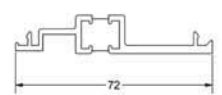

ANCILLARIES

TW108
120° - 172° bay pole

TW109
90° - 135° bay pole

TW110
60mm bay pole

TW124
90° corner post

TW138/TW139
90° corner post and cover

TW145/TW146
135° corner post and cover

TW107
6mm x 70mm coupling bar

TW125
12mm x 100mm coupling bar

TW126
12mm x 70mm coupling bar

TW120
20mm add on

TW137
70mm frame closer

TW127
95mm x 30mm cill

TW129
190mm x 30mm cill

TW130
177mm x 30mm cill

TW131
150mm x 30mm cill

TW135
120mm x 30mm cill