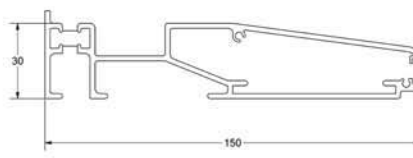

ANCILLARIES

TW108
120° - 172° bay pole

TW109
90° - 135° bay pole

TW110
60mm bay pole

TW124
90° corner post

TW138/TW139
90° corner post and cover

TW145/TW146
135° corner post and cover

TW107
6mm x 70mm coupling bar

TW125
12mm x 100mm coupling bar

TW126
12mm x 70mm coupling bar

TW120
20mm add on

TW137
70mm frame closer

TW127
95mm x 30mm cill

TW129
190mm x 30mm cill

TW130
177mm x 30mm cill

TW131
150mm x 30mm cill

TW135
120mm x 30mm cill