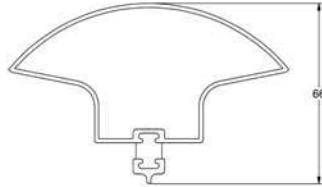

ANCILLARIES

TW108
120° - 172° bay pole

TW109
90° - 135° bay pole

TW110
60mm bay pole

TW124
90° corner post

TW138/TW139
90° corner post and cover

TW145/TW146
135° corner post and cover

TW107
6mm x 70mm coupling bar

TW125
12mm x 100mm coupling bar

TW126
12mm x 70mm coupling bar

TW120
20mm add on

TW137
70mm frame closer

TW127
95mm x 30mm cill

TW129
190mm x 30mm cill

TW130
177mm x 30mm cill

TW131
150mm x 30mm cill

TW135
120mm x 30mm cill