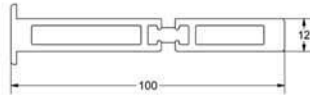

ANCILLARIES

TW108
120° - 172° bay pole

TW109
90° - 135° bay pole

TW110
60mm bay pole

TW124
90° corner post

TW138/TW139
90° corner post and cover

TW145/TW146
135° corner post and cover

TW107
6mm x 70mm coupling bar

TW125
12mm x 100mm coupling bar

TW126
12mm x 70mm coupling bar

TW120
20mm add on

TW137
70mm frame closer

TW127
95mm x 30mm cill

TW129
190mm x 30mm cill

TW130
177mm x 30mm cill

TW131
150mm x 30mm cill

TW135
120mm x 30mm cill