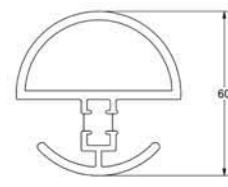

ANCILLARIES

TW108
120° - 172° bay pole

TW109
90° - 135° bay pole

TW110
60mm bay pole

TW124
90° corner post

TW138/TW139
90° corner post and cover

TW145/TW146
135° corner post and cover

TW107
6mm x 70mm coupling bar

TW125
12mm x 100mm coupling bar

TW126
12mm x 70mm coupling bar

TW120
20mm add on

TW137
70mm frame closer

TW127
95mm x 30mm cill

TW129
190mm x 30mm cill

TW130
177mm x 30mm cill

TW131
150mm x 30mm cill

TW135
120mm x 30mm cill