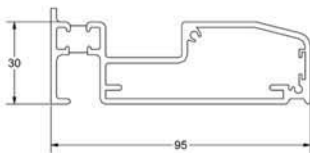

ANCILLARIES

TW108
120° - 172° bay pole

TW109
90° - 135° bay pole

TW110
60mm bay pole

TW124
90° corner post

TW138/TW139
90° corner post and cover

TW145/TW146
135° corner post and cover

TW107
6mm x 70mm coupling bar

TW125
12mm x 100mm coupling bar

TW126
12mm x 70mm coupling bar

TW120
20mm add on

TW137
70mm frame closer

TW127
95mm x 30mm cill

TW129
190mm x 30mm cill

TW130
177mm x 30mm cill

TW131
150mm x 30mm cill

TW135
120mm x 30mm cill