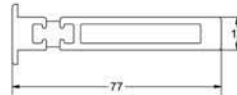

ANCILLARIES

TW108
120° - 172° bay pole

TW109
90° - 135° bay pole

TW110
60mm bay pole

TW124
90° corner post

TW138/TW139
90° corner post and cover

TW145/TW146
135° corner post and cover

TW107
6mm x 70mm coupling bar

TW125
12mm x 100mm coupling bar

TW126
12mm x 70mm coupling bar

TW120
20mm add on

TW137
70mm frame closer

TW127
95mm x 30mm cill

TW129
190mm x 30mm cill

TW130
177mm x 30mm cill

TW131
150mm x 30mm cill

TW135
120mm x 30mm cill