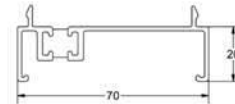

ANCILLARIES

TW108
120° - 172° bay pole

TW109
90° - 135° bay pole

TW110
60mm bay pole

TW124
90° corner post

TW138/TW139
90° corner post and cover

TW145/TW146
135° corner post and cover

TW107
6mm x 70mm coupling bar

TW125
12mm x 100mm coupling bar

TW126
12mm x 70mm coupling bar

TW120
20mm add on

TW137
70mm frame closer

TW127
95mm x 30mm cill

TW129
190mm x 30mm cill

TW130
177mm x 30mm cill

TW131
150mm x 30mm cill

TW135
120mm x 30mm cill