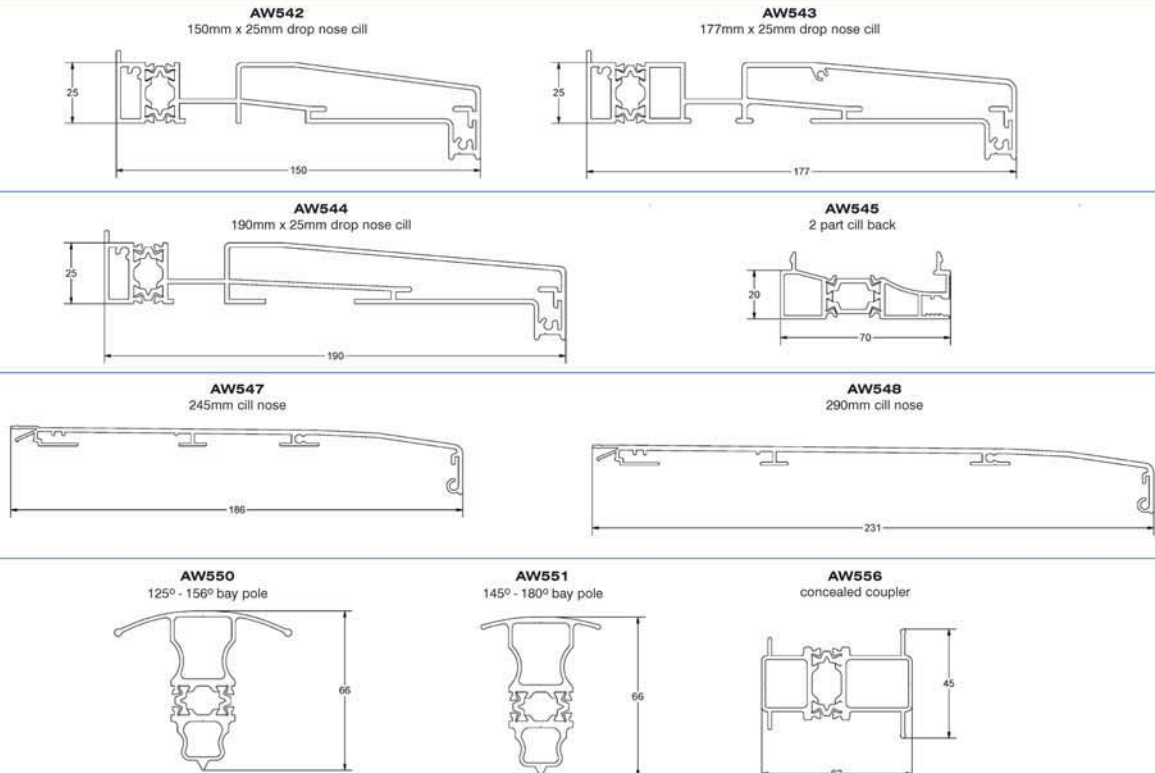

WINDOW

ANCILLARIES

SECTION IDENTIFICATION CHART - Not to scale - 80805:1