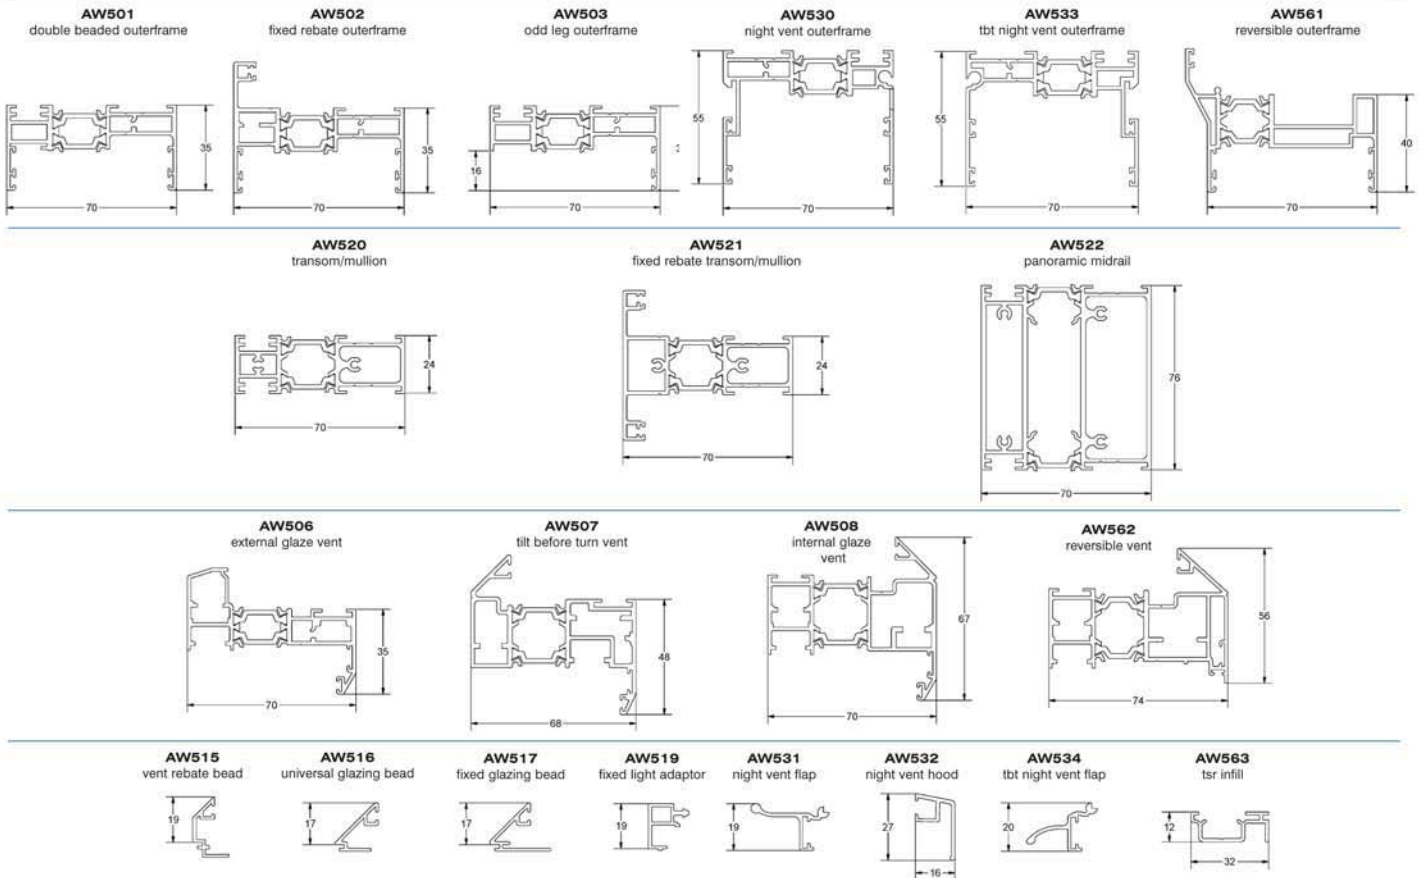

WINDOW

ANCILLARIES

SECTION IDENTIFICATION CHART - Not to scale - 80805:1